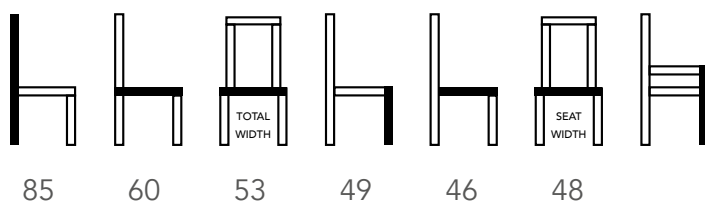

EDGE

Technical information

MATEN / MEASUREMENTS

EXTRA INFO

MATERIALS

Frame	Spaanplaat (chipboard), multiplex (plywood)
Zitting / Seat	Spaanplaat (chipboard), multiplex (plywood), metalen poten (metal legs)
Poten / Legs	Metal
Back Filling	VP 2542 + VP 1830
Seat Filling	VP 3042 + VP 1830

PACKING

Package	KARTON
Nr. of pcs	2
Size of package	550 X 730 X 1050
Weight package	15 KG